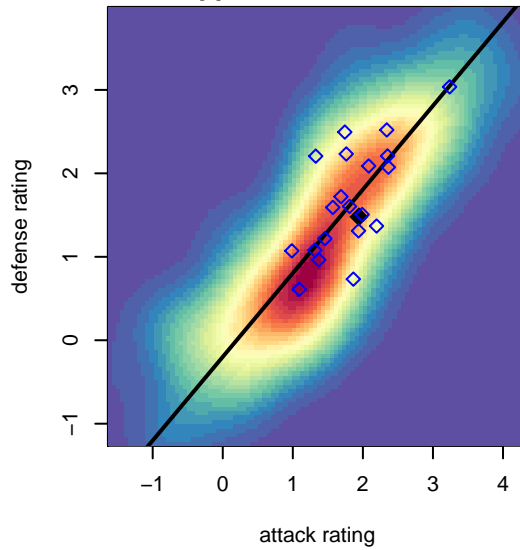

WAFC Lightning G04

Woodburn, OR
 G04 total strength=1294
 attack=6.98 defense=4.39
 fall league = PTT G04 Div 1 Red
 spr league = Spr OYS G04 Premier White

alt names used:
 WAFC 04G Lightning
 WAFC 04G Lightning
 WAFC LIGHTNING
 WOODBURN ATHLETIC FUTBOL LIGHTNING
 WAFC 04G Lightning

Venues played:
 2017 PCU Summer Classic Silver
 2017 Nike Crossfire Challenge Silver Group U1
 2017 PTT G04 Division 1 Red
 2017 OYS PTT Presidents Cup G04
 2017 Spr OYS G04 Premier White

WAFC Lightning G04
 Dots are actual minus expected GF (blue circles) and GA (red triangles).
 Blue line is smoothed change in attack strength. Red is smoothed change in defense strength.

**attack and defense variance (black dot)
relative to other teams
and top 10 in region**

**attack and defense rating
relative to others at age
and all opponents in last 13 months**

Performance relative to 13 month average