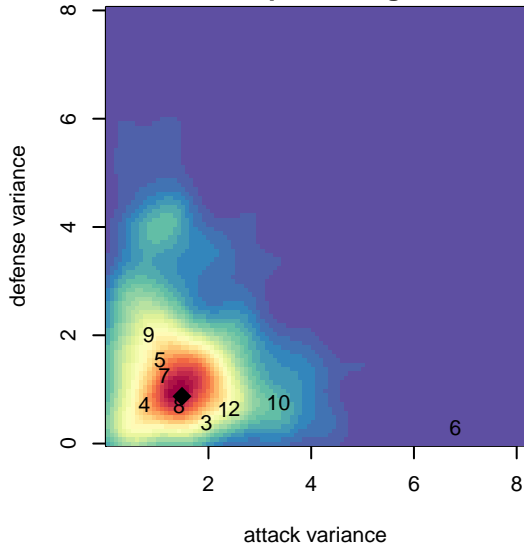

WAFC Lightning G04

Woodburn, OR
 G04 total strength=1294
 attack=6.98 defense=4.39
 fall league = PTT G04 Div 1 Red
 spr league = Spr OYS G04 Premier White

alt names used:
 WAFC 04G Lightning
 WAFC 04G Lightning
 WAFC LIGHTNING
 WOODBURN ATHLETIC FUTBOL LIGHTNING
 WAFC 04G Lightning

Venues played:
 2017 PCU Summer Classic Silver
 2017 Nike Crossfire Challenge Silver Group U1
 2017 PTT G04 Division 1 Red
 2017 OYS PTT Presidents Cup G04
 2017 Spr OYS G04 Premier White

WAFC Lightning G04
 Dots are actual minus expected GF (blue circles) and GA (red triangles).
 Blue line is smoothed change in attack strength. Red is smoothed change in defense strength.

**attack and defense variance (black dot)
relative to other teams
and top 10 in region**

**attack and defense rating
relative to others at age
and all opponents in last 13 months**

Performance relative to 13 month average