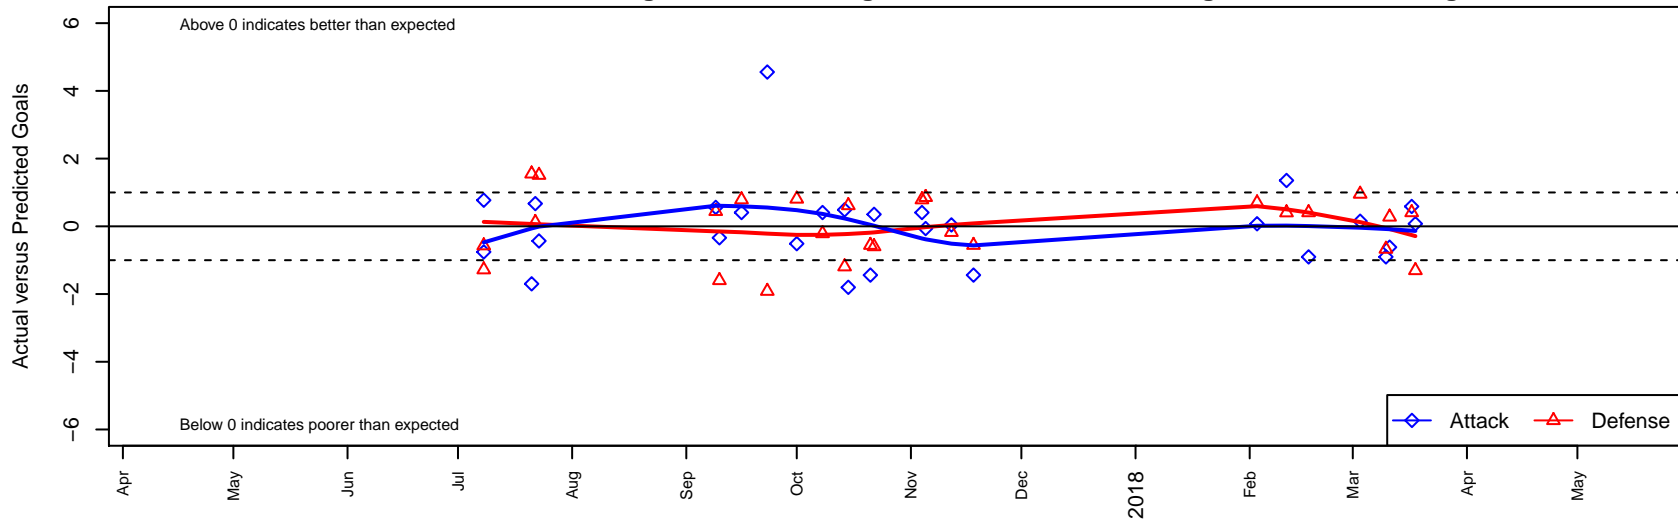

WAFC Lightning G04

Woodburn, OR
 G04 total strength=1294
 attack=6.98 defense=4.39
 fall league = PTT G04 Div 1 Red
 spr league = Spr OYS G04 Premier White

alt names used:
 WAFC 04G Lightning
 WAFC 04G Lightning
 WAFC LIGHTNING
 WOODBURN ATHLETIC FUTBOL LIGHTNING
 WAFC 04G Lightning

Venues played:
 2017 PCU Summer Classic Silver
 2017 Nike Crossfire Challenge Silver Group U1
 2017 PTT G04 Division 1 Red
 2017 OYS PTT Presidents Cup G04
 2017 Spr OYS G04 Premier White

WAFC Lightning G04
 Dots are actual minus expected GF (blue circles) and GA (red triangles).
 Blue line is smoothed change in attack strength. Red is smoothed change in defense strength.

**attack and defense variance (black dot)
relative to other teams
and top 10 in region**

**attack and defense rating
relative to others at age
and all opponents in last 13 months**

Performance relative to 13 month average