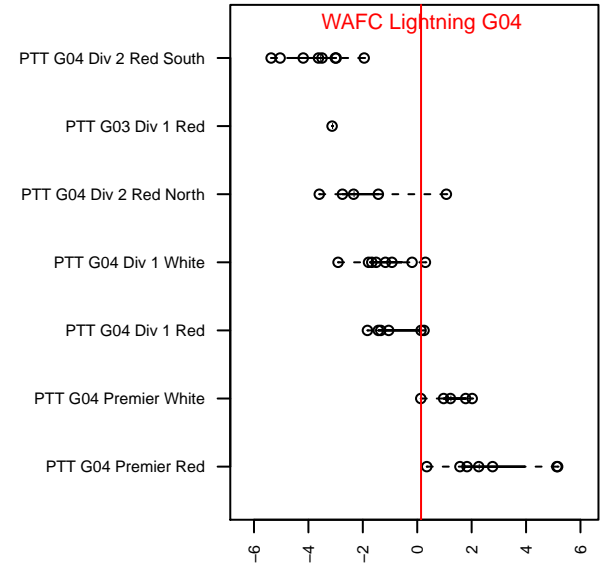

WAFC Lightning G04

Woodburn, OR
 G04 total strength=1294
 attack=6.98 defense=4.39
 fall league = PTT G04 Div 1 Red
 spr league = Spr OYS G04 Premier White

alt names used:
 WAFC 04G Lightning
 WAFC 04G Lightning
 WAFC LIGHTNING
 WOODBURN ATHLETIC FUTBOL LIGHTNING
 WAFC 04G Lightning

Venues played:
 2017 PCU Summer Classic Silver
 2017 Nike Crossfire Challenge Silver Group U1
 2017 PTT G04 Division 1 Red
 2017 OYS PTT Presidents Cup G04
 2017 Spr OYS G04 Premier White

WAFC Lightning G04
 Dots are actual minus expected GF (blue circles) and GA (red triangles).
 Blue line is smoothed change in attack strength. Red is smoothed change in defense strength.

**attack and defense variance (black dot)
relative to other teams
and top 10 in region**

**attack and defense rating
relative to others at age
and all opponents in last 13 months**

Performance relative to 13 month average